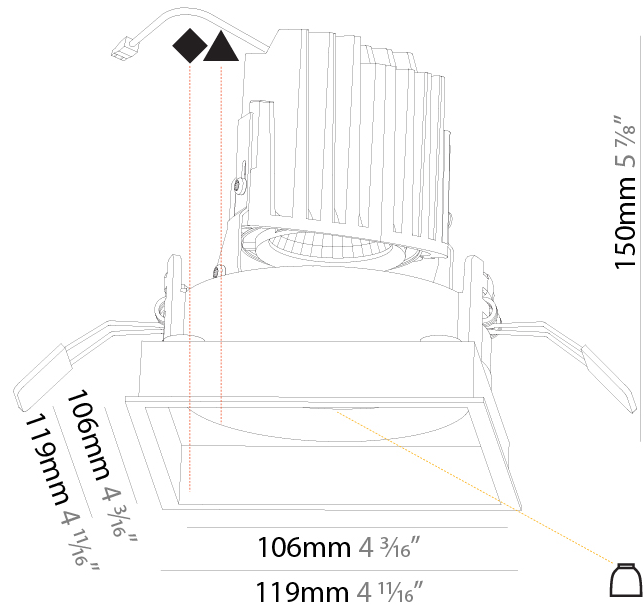

Series: Bioniq
Subseries: Bioniq Square Deep
Brand: Prolicht
Division: Architectural
Mounting Type: Recessed
Mounting Location: Ceiling
Subcategory: Downlight

PHYSICAL

Shape: Square
Length (mm): 119
Length (in): 4 ¹¹/₁₆"
Width (mm): 119
Width (in): 4 ¹¹/₁₆"
Depth (mm): 150
Depth (in): 5 ⁷/₈"
Ceiling Thickness (mm): 10 / 12.5 / 15
Ceiling Thickness (in): 3/8 or 1/2 or 9/16
Min. Recessing Depth (mm): 170
Min. Recessing Depth (in): 6 ¹¹/₁₆"
Light Distribution: Downlight
Weight (kg): 0.626
Weight (lbs): 1.38
Fixture Finish: SSR / BKV / CWI / CRY / HAB / LAG / UFT / ITA / RUA / RUR / MIC / FTG / MYG / TWT / LOD / PUS / FRO / FUP / KIA / POP / BLS / SPG / MEY / GOH / GUM / CHC / COM / ABZ / JAG / OBR / MOS / ROR
Fixture Material: Aluminum Die Cast
Cut-out Measurements: 114mm / 4 1/2" x 114mm / 4 1/2"

ELECTRICAL

Lamp Type: LED (Zhaga Standard)
Input Wattage (W): 16.5
Total Output Wattage (W): 14
Dimming: Tri-Mode (Non-Dimming and Phase Dimming (120Vac only) and 0-10V Dimming)
Driver Included: No
Driver Location: Recessed Housing
Driver Type: Constant Current - Universal
Driver Class: Class 2
Input Voltage (V): 120 - 277
Constant Current (MA): 500

LED

Number of LEDs: 1
Color Temperature (°K): 2700 / 3000 / 3500 / 4000
Max. Delivered Lumen (lm): 940 / 980 / 1029 / 1050
Nominal Lumen (lm): 1386 / 1438 / 1511 / 1542
CRI: >90 CRI

OPTICAL

Reflector: 20 / 40 / 60

RATINGS AND CERTIFICATIONS

Certified By: Certified for North American Standards
IP rating: IP20