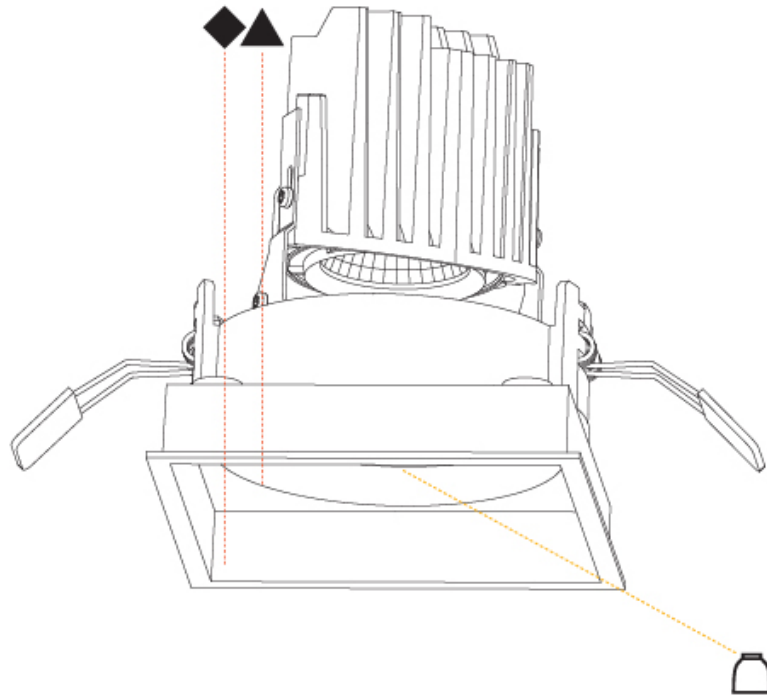

BIONIQ SQUARE DEEP RECESSED

A35368-

For Color / Finish Chart & Symbology see Appendix or product page downloadable area.

	27K	35K	30K	40K	°K
Color Temperature	2700K	3500K	3000K	4000K	
Reflector	20	40	60		
	20°	40°	60°		

ORDER-EXAMPLE: **◆ ▲ °K**
L3XXXX- 02 02 30K 20
Black Black 3000K 20°